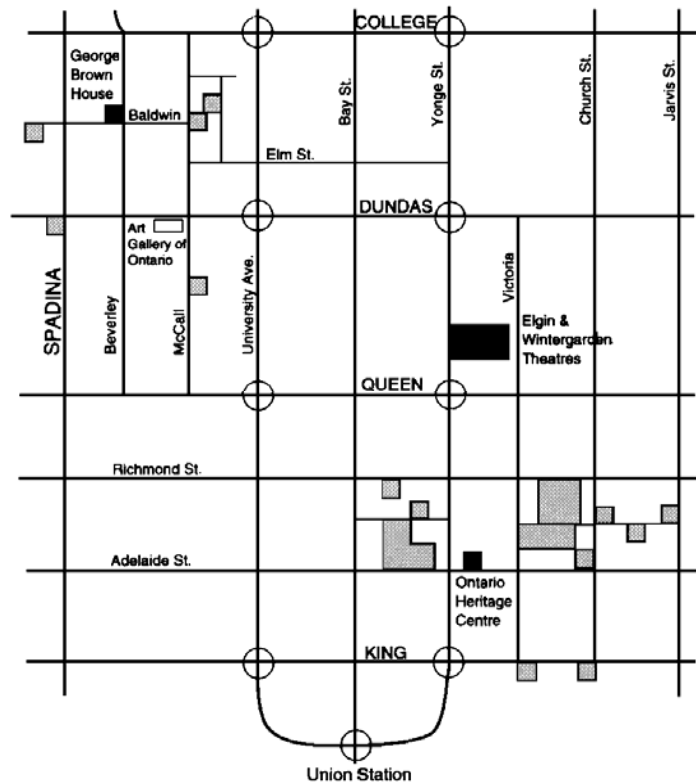

George Brown House Conference Centre Map

Legend:

Subway station

Ontario
Heritage property

Parking